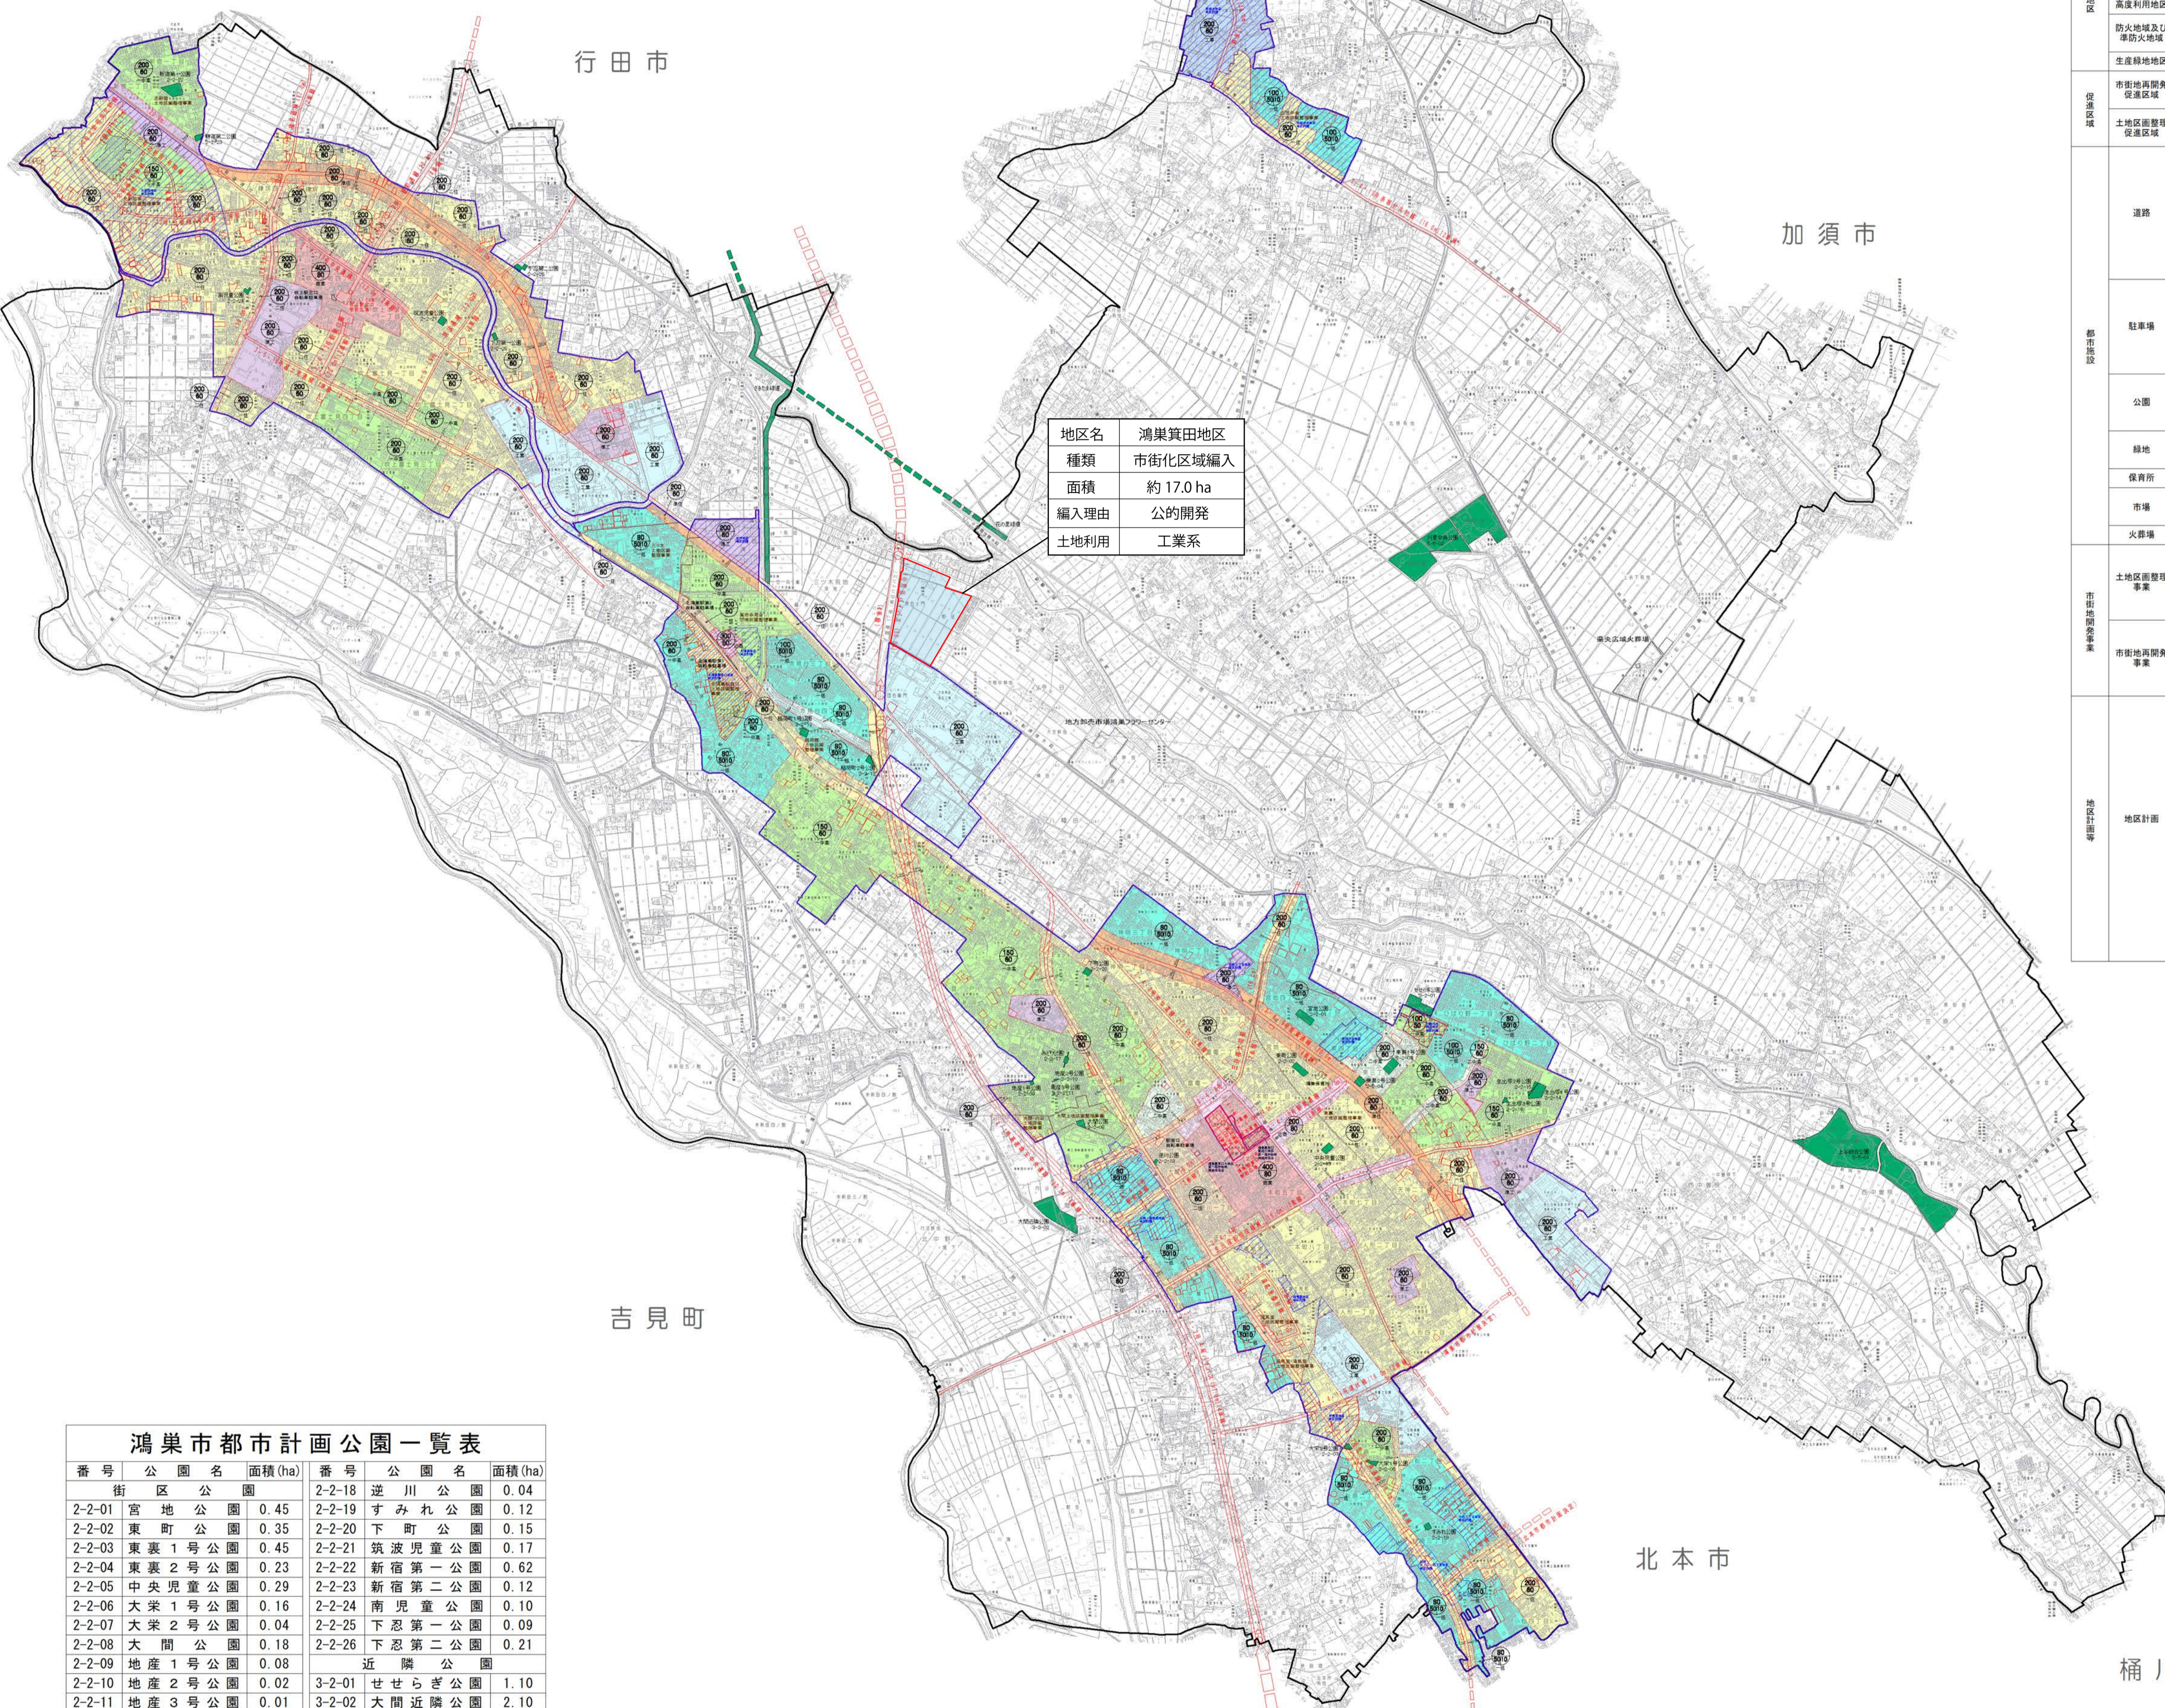

鴻巣市都市計画図

令和元年 十二月

Table of urban planning roads (都市計画道路一覽表) listing road numbers, names, and lengths.

Summary table of urban planning (鴻巣市都市計画一覽表) detailing various planning items, dates, and decision types.

Legend (凡例) defining symbols and codes for land use zones and public facilities.

Table of public facilities (鴻巣市都市計画公園一覽表) listing park numbers, names, and areas.

Legend (凡例) defining symbols for regional boundaries and industrial zones.

記号

Detailed legend (記号) for symbols used in the urban planning map, including symbols for roads, parks, and other features.

Legal disclaimer and notes regarding the map's accuracy and responsibility.